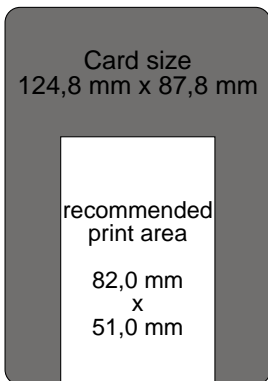

It allows quick and easy personalisation of different sized large badges, as are used for example in sports and music events.

Preprinted XXL- cards sized 124,8 x 87,8 mm or 140,0 x 87,8 mm (center printing) can be personalized within an maximum area of 86,0 x 54,0 mm individually.

The recommended print area is 82,0 x 51,0 mm. Visitors are issued convenient, large size badges, which can be worn by means of a lanyard, in a matter of seconds.

The proven print engine prints the individual part with a resolution of 300dpi within max. 25 seconds either monochrome or in full color.

P310 XXL Dual-Size - The specialist for special events.

The Dual-Size XXL-Card Printer

Technical Specifications

P310 XXL Dual-Size

| | |
|----------------------------|--|
| Monochrome print: | yes |
| 4-color print: | yes |
| Ribbon: | YMCKO K Resin+O K Dye+O Monochrome |
| Print Resolution: | 300 dpi (11,8 dots/mm) |
| Printing Speed: | 25 sec/card 144 cards/h with YMCKO |
| Print Area: | equivalent to ISO-Format 86,0 mm x 54,0 mm (Maximum) recommended print area: 82,0 mm x 51,0 mm |
| Card Type: | Special-Format 124,8 mm x 87,8 mm or 140,0 mm x 87,8 mm (center printing) |
| Thickness: | 0,76 mm |
| Contactless Chip Encoding: | Optional |
| Card Stacker: | 75 cards |
| Card Hopper: | 75 cards |
| Interface: | Standard: parallel Optional: RS232C, USB |
| Power: | 110-230V 50/60Hz |
| Dimensions: | Height: 245 mm Width: 315 mm Depth: 230 mm (without Card Stacker) |
| Weight: | 12,5 Kg |
| Printer warranty: | 12 months |
| Print head warranty: | 12 months |
| Printer driver: | Win 95/98 Win NT 4.0 Win 2000 Win XP |