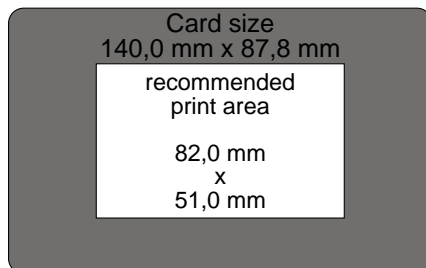

It allows quick and easy personalisation of different sized large badges, as are used for example in sports and music events.

Preprinted XXL- cards sized 124,8 x 87,8 mm or 140,0 x 87,8 mm (center printing) can be personalized within an maximum area of 86,0 x 54,0 mm individually.

The recommended print area is 82,0 x 51,0 mm. Visitors are issued convenient, large size badges, which can be worn by means of a lanyard, in a matter of seconds.

The proven print engine prints the individual part with a resolution of 300dpi within max. 25 seconds either monochrome or in full color.

P310 XXL Dual-Size - The specialist for special events.

The Dual-Size XXL-Card Printer

Technical Specifications

P310 XXL Dual-Size

| | |
|----------------------------|--|
| Monochrome print: | yes |
| 4-color print: | yes |
| Ribbon: | YMCKO K Resin+O K Dye+O Monochrome |
| Print Resolution: | 300 dpi (11,8 dots/mm) |
| Printing Speed: | 25 sec/card 144 cards/h with YMCKO |
| Print Area: | equivalent to ISO-Format 86,0 mm x 54,0 mm (Maximum) recommended print area: 82,0 mm x 51,0 mm |
| Card Type: | Special-Format 124,8 mm x 87,8 mm or 140,0 mm x 87,8 mm (center printing) |
| Thickness: | 0,76 mm |
| Contactless Chip Encoding: | Optional |
| Card Stacker: | 75 cards |
| Card Hopper: | 75 cards |
| Interface: | Standard: parallel Optional: RS232C, USB |
| Power: | 110-230V 50/60Hz |
| Dimensions: | Height: 245 mm Width: 315 mm Depth: 230 mm (without Card Stacker) |
| Weight: | 12,5 Kg |
| Printer warranty: | 12 months |
| Print head warranty: | 12 months |
| Printer driver: | Win 95/98 Win NT 4.0 Win 2000 Win XP |