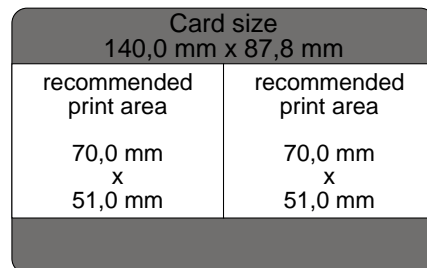

It allows quick and easy personalisation of different sized large badges, as are used for example in sports and music events.

Preprinted XXL- cards sized 124,8 x 87,8 mm or 140,0 x 87,8 mm (center printing) can be personalized within an maximum area of 86,0 x 54,0 mm individually.

The recommended print area is 82,0 x 51,0 mm. Visitors are issued convenient, large size badges, which can be worn by means of a lanyard, in a matter of seconds.

The proven print engine prints the individual part with a resolution of 300dpi within max. 25 seconds either monochrome or in full color.

P310 XXL Dual-Size - The specialist for special events.

The Dual-Size XXL-Card Printer

Technical Specifications

P310 XXL Dual-Size

| | |
|----------------------------|--|
| Monochrome print: | yes |
| 4-color print: | yes |
| Ribbon: | YMCKO K Resin+O K Dye+O Monochrome |
| Print Resolution: | 300 dpi (11,8 dots/mm) |
| Printing Speed: | 25 sec/card 144 cards/h with YMCKO |
| Print Area: | equivalent to ISO-Format 86,0 mm x 54,0 mm (Maximum) recommended print area: 82,0 mm x 51,0 mm |
| Card Type: | Special-Format 124,8 mm x 87,8 mm or 140,0 mm x 87,8 mm (center printing) |
| Thickness: | 0,76 mm |
| Contactless Chip Encoding: | Optional |
| Card Stacker: | 75 cards |
| Card Hopper: | 75 cards |
| Interface: | Standard: parallel Optional: RS232C, USB |
| Power: | 110-230V 50/60Hz |
| Dimensions: | Height: 245 mm Width: 315 mm Depth: 230 mm (without Card Stacker) |
| Weight: | 12,5 Kg |
| Printer warranty: | 12 months |
| Print head warranty: | 12 months |
| Printer driver: | Win 95/98 Win NT 4.0 Win 2000 Win XP |