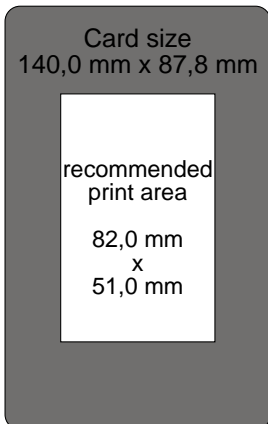

It allows quick and easy personalisation of different sized large badges, as are used for example in sports and music events.

Preprinted XXL- cards sized 124,8 x 87,8 mm or 140,0 x 87,8 mm (center printing) can be personalized within an maximum area of 86,0 x 54,0 mm individually.

The recommended print area is 82,0 x 51,0 mm. Visitors are issued convenient, large size badges, which can be worn by means of a lanyard, in a matter of seconds.

The proven print engine prints the individual part with a resolution of 300dpi within max. 25 seconds either monochrome or in full color.

P310 XXL Dual-Size - The specialist for special events.

The Dual-Size XXL-Card Printer

Technical Specifications

P310 XXL Dual-Size

| | |
|----------------------------|--|
| Monochrome print: | yes |
| 4-color print: | yes |
| Ribbon: | YMCKO K Resin+O K Dye+O Monochrome |
| Print Resolution: | 300 dpi (11,8 dots/mm) |
| Printing Speed: | 25 sec/card 144 cards/h with YMCKO |
| Print Area: | equivalent to ISO-Format 86,0 mm x 54,0 mm (Maximum) recommended print area: 82,0 mm x 51,0 mm |
| Card Type: | Special-Format 124,8 mm x 87,8 mm or 140,0 mm x 87,8 mm (center printing) |
| Thickness: | 0,76 mm |
| Contactless Chip Encoding: | Optional |
| Card Stacker: | 75 cards |
| Card Hopper: | 75 cards |
| Interface: | Standard: parallel Optional: RS232C, USB |
| Power: | 110-230V 50/60Hz |
| Dimensions: | Height: 245 mm Width: 315 mm Depth: 230 mm (without Card Stacker) |
| Weight: | 12,5 Kg |
| Printer warranty: | 12 months |
| Print head warranty: | 12 months |
| Printer driver: | Win 95/98 Win NT 4.0 Win 2000 Win XP |